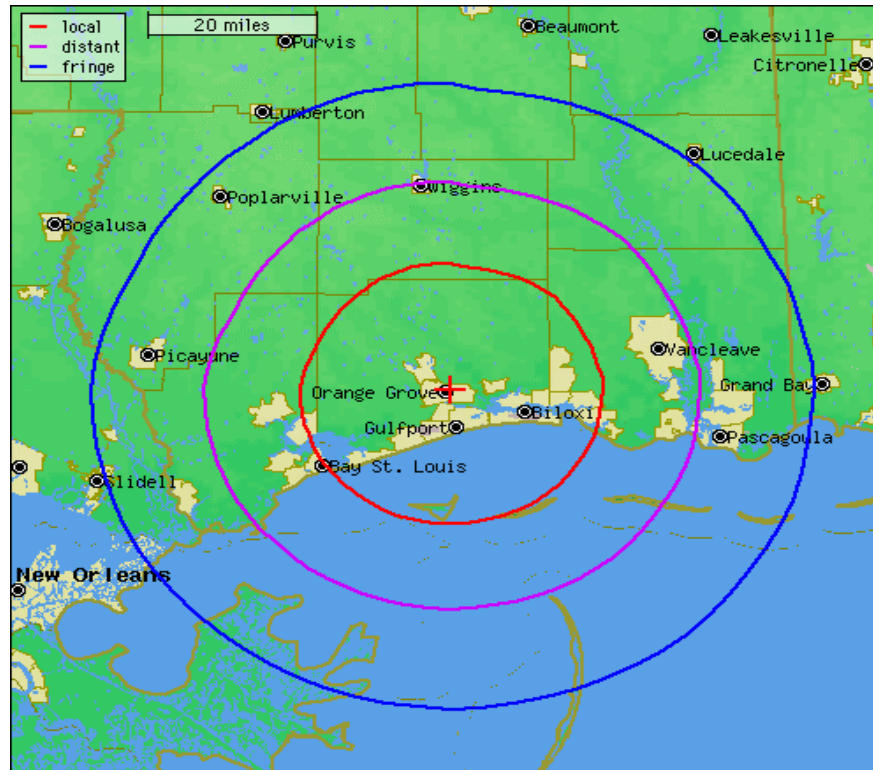

www.gulfcoastradioadvertising.com

Coverage Map

Phone: Phone: 228-236-1092 Fax: 228-896-9114 2909 E Pass Rd Gulfport ,MS 39507

www.gulfcoastradioadvertising.com

We're All About SPORTS!

Sports fans rise and shine with Mike and Mike in the Morning on ESPN Radio, featuring SportsCenter anchor Mike Greenberg and former NFL defensive tackle Mike Golic. Both get the morning started off right with the latest sports news and scores, analysis and listener call-ins, plus big name interviews. It's a fun, fast-paced morning drive for sports fans.